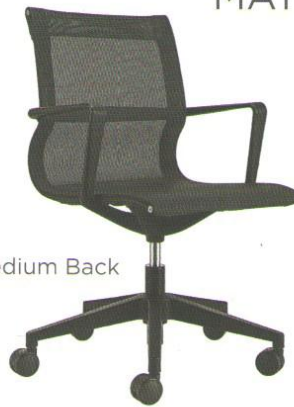

BROOKLYN RANGE

High Back

Medium Back

Visitor

ALL PURPOSE RANGE

AP 100 Chair

AP 100W Chair

DEXTER RANGE

High Back

Visitor

G8 RANGE

High Back

Medium Back

Visitor

MATELL RANGE

High Back

Medium Back

Visitor

MIRO

Miro-3-P

STACKER RANGE

ISO RANGE - STACKING CHAIR

ISO-SMART

ISO-AC08