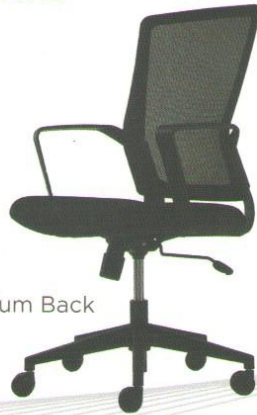

BROOKLYN RANGE

High Back

Medium Back

Visitor

ALL PURPOSE RANGE

AP 100 Chair

AP 100W Chair

DEXTER RANGE

High Back

Visitor

G8 RANGE

High Back

Medium Back

Visitor

MATELL RANGE

High Back

Medium Back

Visitor

MIRO

Miro-3-P

STACKER RANGE

ISO RANGE - STACKING CHAIR

ISO-SMART

ISO-AC08